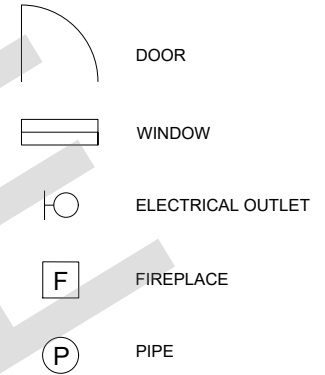

DRAWING TEMPLATE

CLIENT'S NAME: _____

ROOM NAME : LIVING ROOM

LEGEND

Please use this symbol to identify items in the drawing

CHECKLIST

I have indicated that the items below are drawn:

- Doors
- Window
- Electrical outlet
- Fireplace (if any)
- Visible pipe (if any)
- Dimension (in inches)

PIPE

CHECKLIST

I have indicated that the items below are drawn:

- Doors
- Window
- Electrical outlet
- Fireplace (if any)
- Visible pipe (if any)
- Dimension (in inches)

ISLAND 64

INTERIOR DESIGN & CONSULTING

FIREPLACE

PIPE

CHECKLIST

I have indicated that the items below are drawn:

- Doors
- Window
- Electrical outlet
- Fireplace (if any)
- Visible pipe (if any)
- Dimension (in inches)

ISLAND 64

INTERIOR DESIGN & CONSULTING